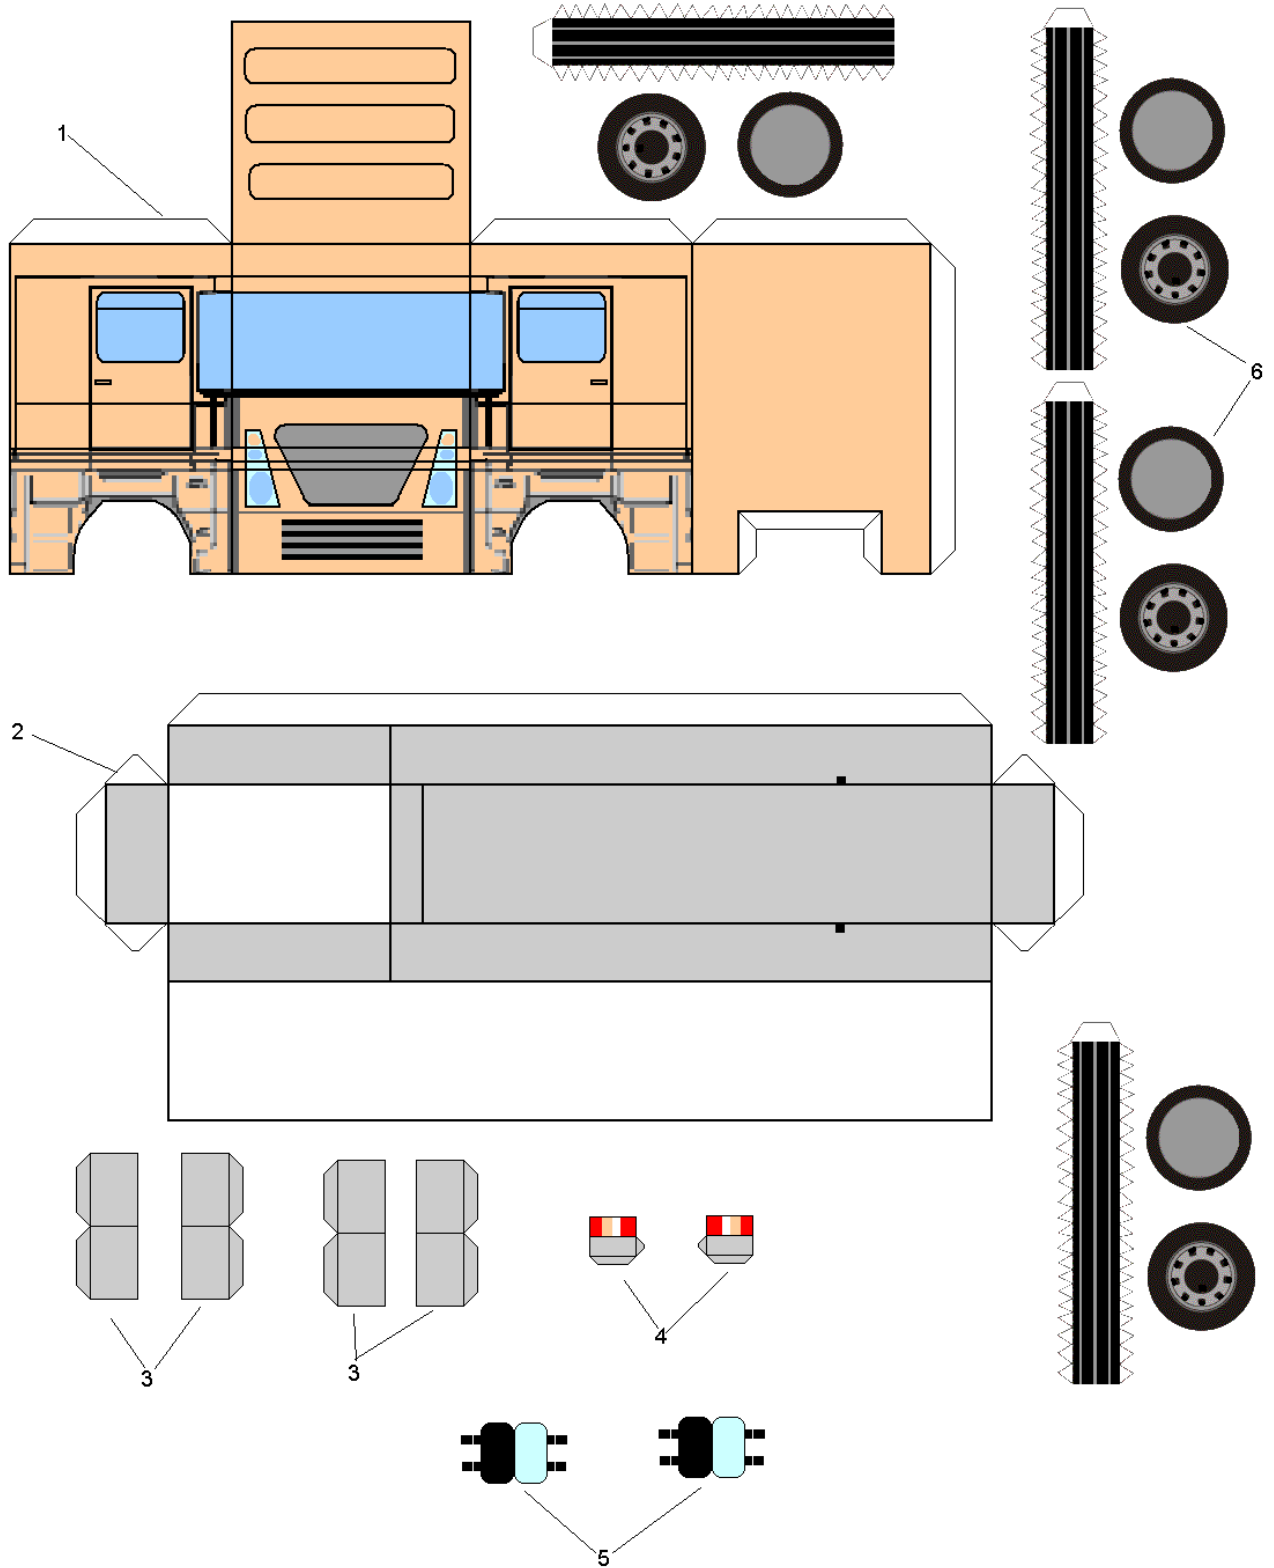

RO68RZBR0000060009052664 –EURO

Camion PaperModel.ro

Designed by Dragos
Romania , 2008

dragos@papermodel.ro