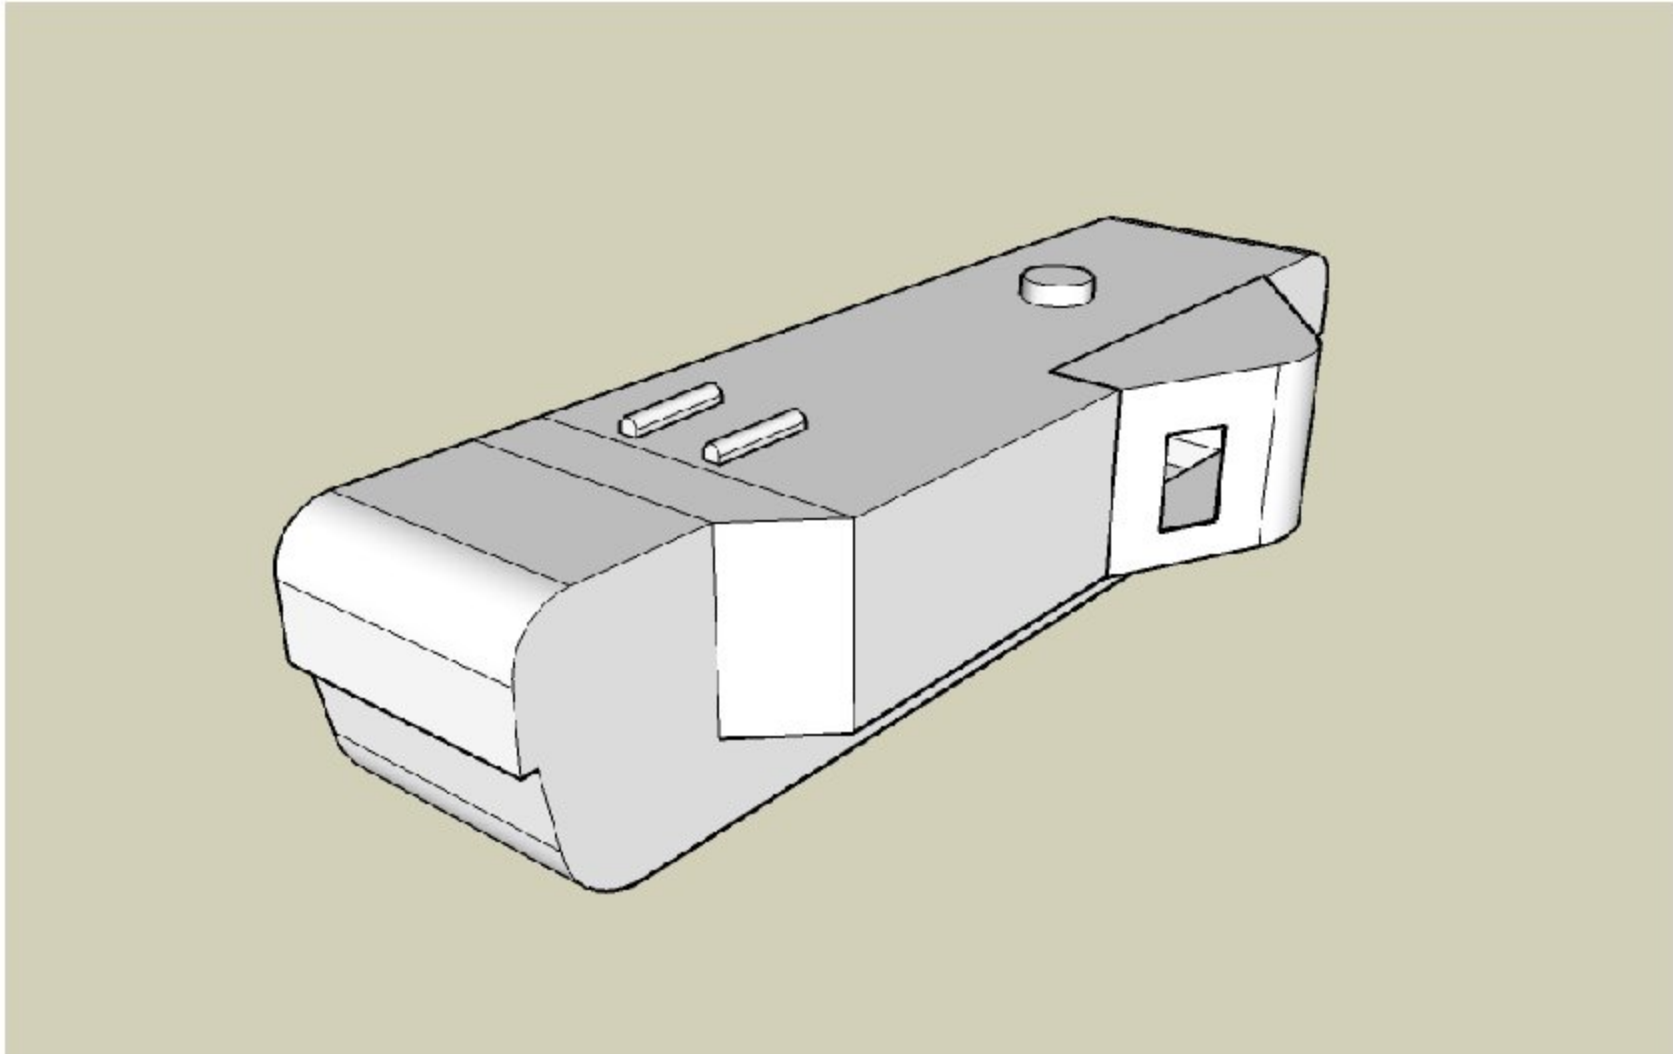

Kolosswagen

Lipiti pe carton de 0,5mm
Coler sur carton de 0,5mm
Glue on 0,5mm card

Designed by Dragos
Romania, 2008