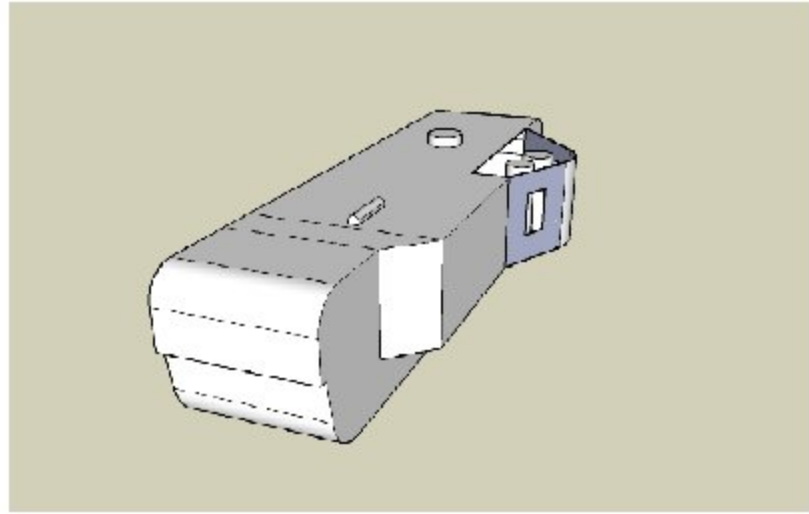

Kolosswagen

Lipiti pe carton de 0,5mm
Coler sur carton de 0,5mm
Glue on 0,5mm card

Designed by Dragos
Romania, 2008